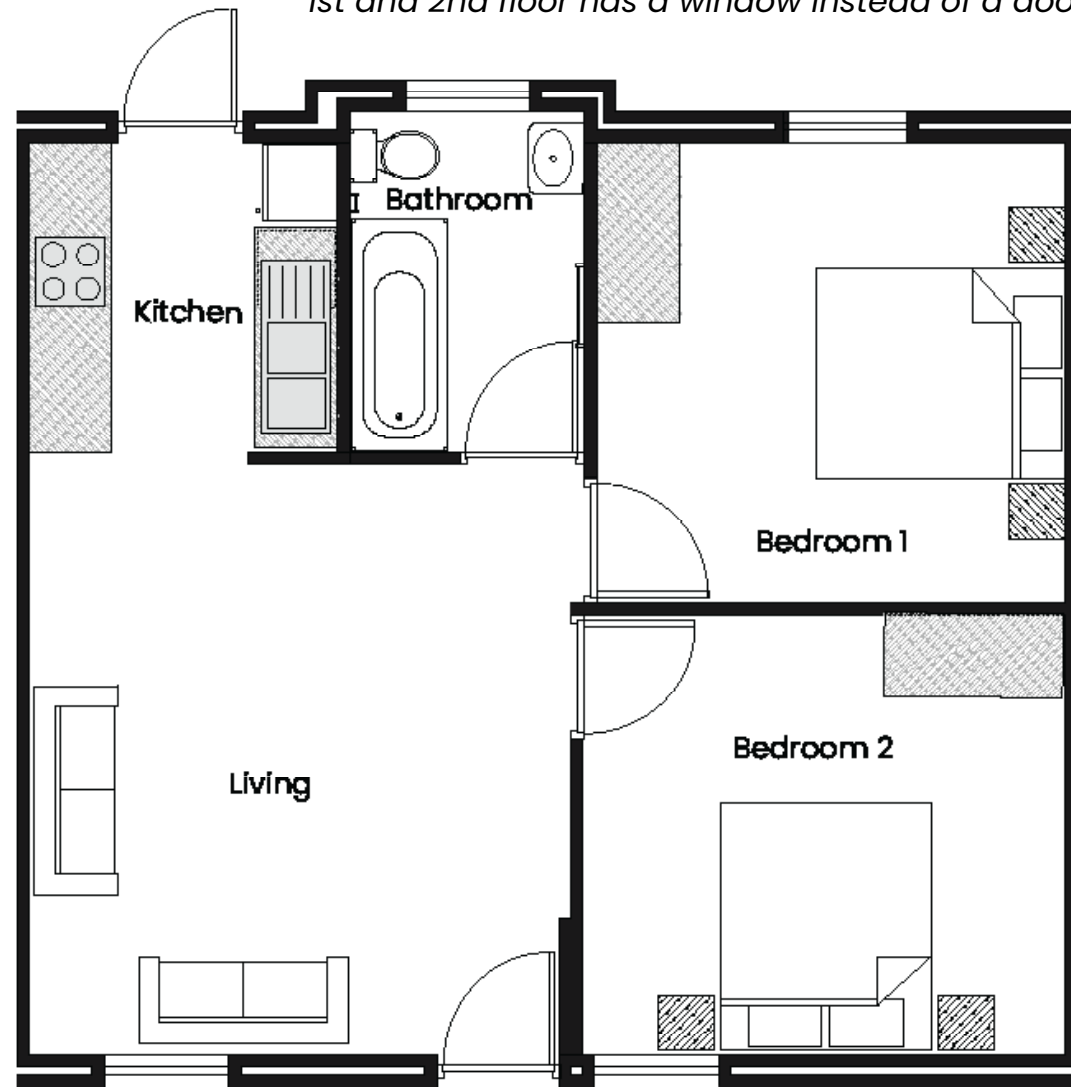

Riverside MEWS

CENTRE UNIT

TWO BEDROOM

1 Bathroom

Unit size: 54m²

**Typical ground floor plan,
1st and 2nd floor has a window instead of a door*

Riverside MEWS

END UNIT

TWO BEDROOM

1 Bathroom

Unit size: 54m²

**Typical ground floor plan,
1st and 2nd floor has a window instead of a door*